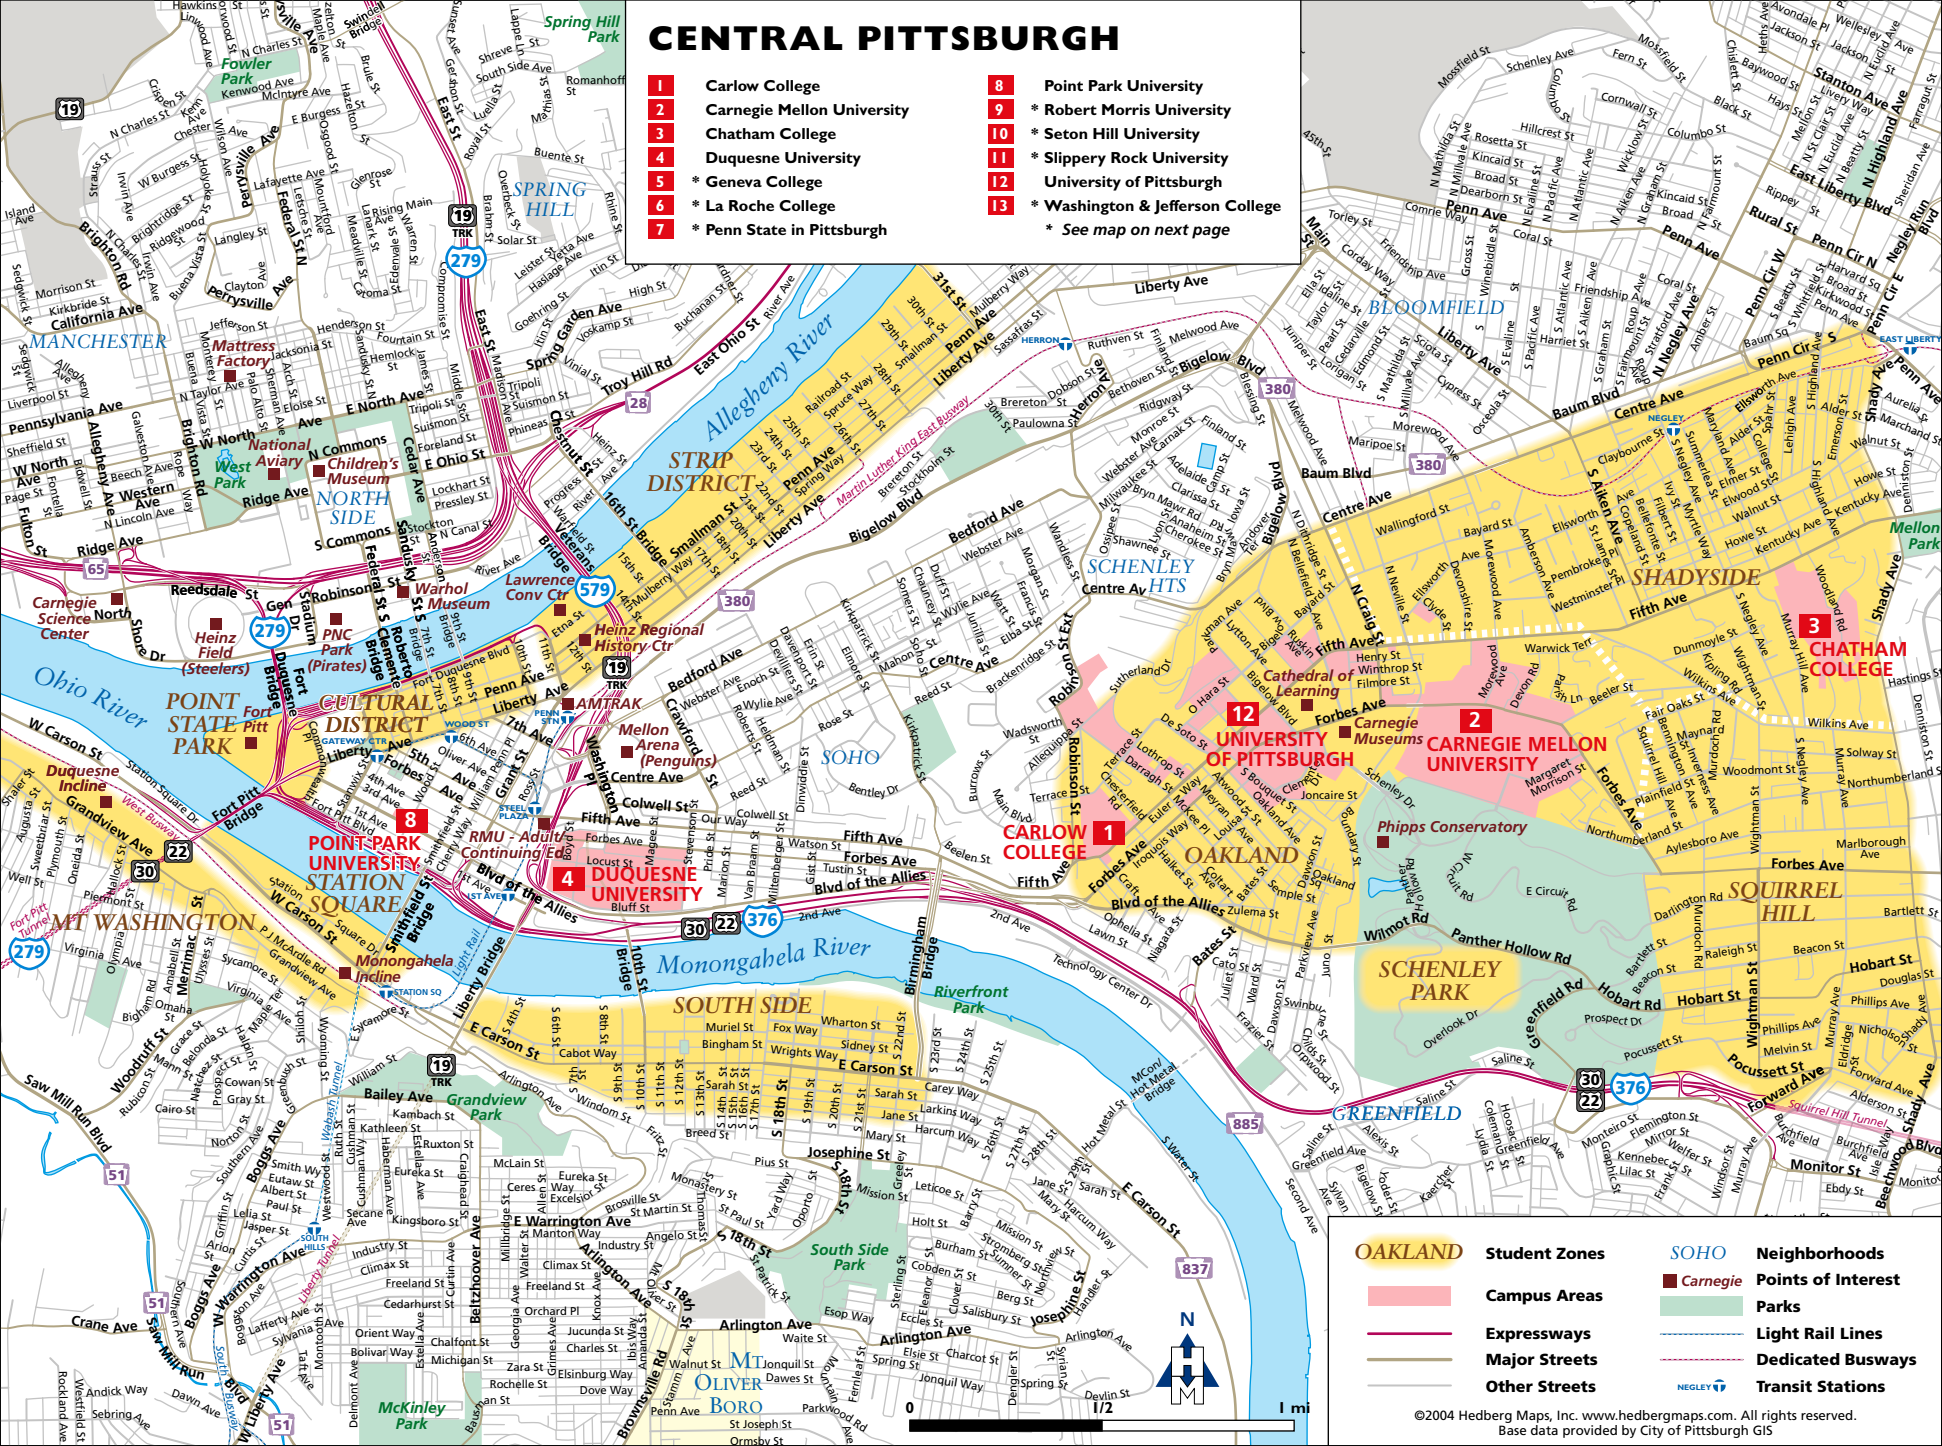

CENTRAL PITTSBURGH

- | | |
|-------------------------------------|--|
| 1 Carlow College | 8 Point Park University |
| 2 Carnegie Mellon University | 9 * Robert Morris University |
| 3 Chatham College | 10 * Seton Hill University |
| 4 Duquesne University | 11 * Slippery Rock University |
| 5 * Geneva College | 12 University of Pittsburgh |
| 6 * La Roche College | 13 * Washington & Jefferson College |
| 7 * Penn State in Pittsburgh | * See map on next page |

OAKLAND	Student Zones	SOHO	Neighborhoods
	Campus Areas		Points of Interest
	Expressways		Parks
	Major Streets		Light Rail Lines
	Other Streets		Dedicated Busways
			Transit Stations